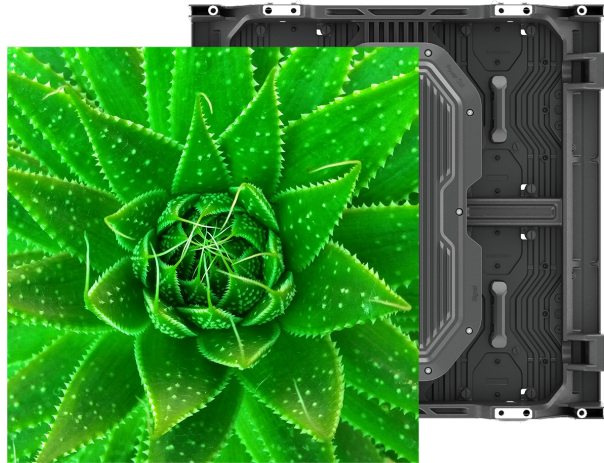

Leyard LUO-1.2

Outdoor LED Displays

Leyard Europe Ultra Series LUO-1.2 is an outdoor high-brightness MicroLED video wall display with a fine 1.2mm pixel pitch for up-close viewing even in direct sunlight. It is IP65 rated for outdoor use and features front or rear service access, easily facilitating applications from transportation and retail signage to company picnics and poolside cinema. It is excellent for indoor spaces with high-ambient light as well.

Model	LUO-1.2
Pixel Pitch (mm)	1.2
LED Package	MicroLED
Cabinet Size (W x H x D)	500 x 500 x 89.1mm (19.69" x 19.69" x 3.51")
Cabinet Diagonal	27.83" (707.10mm)
Cabinet Area (m ²)	0,25
Cabinet Resolution	392 x 392
LEDs per Cabinet	153,644
Modules/Cabinet (W x H)	2x2
Module Size (W x H)	250x250mm
Power Consumption, max (watts)	190
Line Voltage	100~240v AC, 50/60Hz
Cabinet Weight (per display)	9kg (19.84lbs)
Cabinet Weight (per m ²)	36kg (79.36lbs)
Brightness Max, Calibration On (cd/m ²)	3,000
Supported Frame Rate	60Hz
Colour Temperature (K)	8,000-9,000 adjustable
Contrast	5,000:1
Viewing Angle (50% of brightness)	>160° horizontal; >160° vertical
Mounting Orientation	Wall, Faceted, Hanging, Stacking
Installation/Service	Front/Rear
Refresh Rate	3,840Hz
LED Lifetime (50% brightness)	75,000hrs
Operating Temperature / Humidity	-20° to 50° C (10-80% RH, non-condensing)
Storage Temp / Humidity	-35° to 60° C (10-85% RH, non-condensing)
IP Rating	IP65 Front/Back