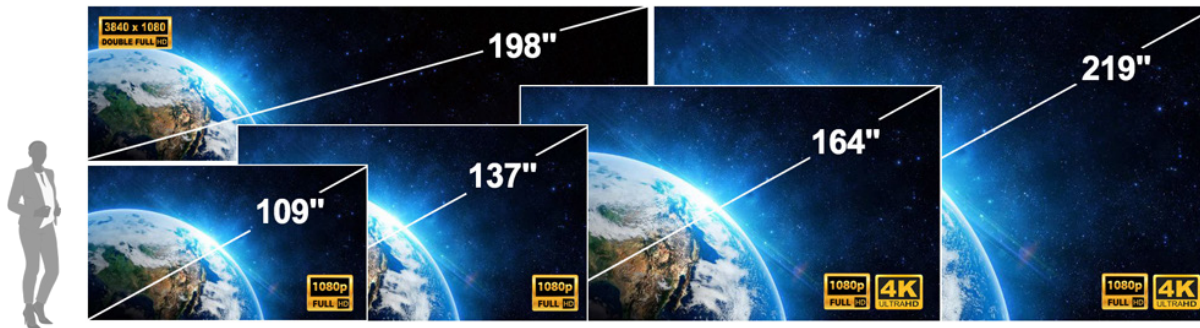

Leyard Europe TVF Complete™