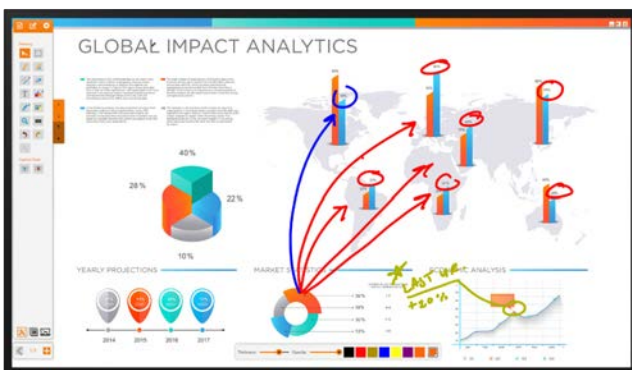

PLANAR®
TOUCHMARK™

COMMERCIAL-GRADE 4K LCD DISPLAYS

Commercial-grade 4K LCD displays from Planar are designed for lasting durability and superior performance. With features required for professional applications, Planar displays are much more than a television.

Compare Planar commercial-grade displays to commodity large screen TVs and you immediately see the advantages of a professional 4K LCD display from Planar.

Capability	Planar 4K LCDs	Consumer TVs
Bezel	Durable, symmetrical design; logo-free	No
Support for extended use	Commercial-grade panel and backlight*	No
Landscape/Portrait	Both*	Landscape only
Brightness	Up to 700 nits	Ranges from 200-300 nits
Commercial connectivity	Yes	No
Display control	RS-232 and LAN	No
Multi-source viewing	Yes	No
OPS slot	Yes*	No
Protective glass	Yes*	No
Touch screen	Yes*	No
Warranty	3 years advance replacement*	1 year parts and labor

*Available on select models