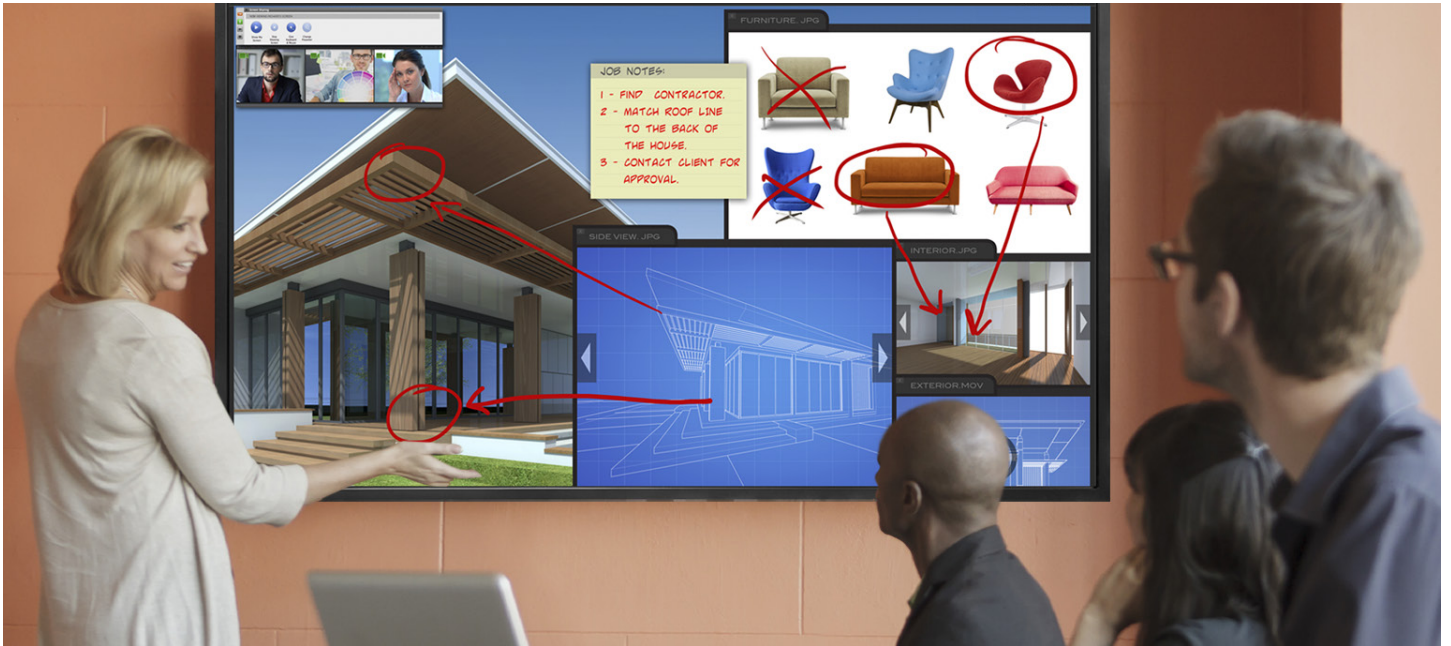

Engaging Touch Technology

Select Planar 4K LCD displays are touch enabled to create interactive experiences for public information, way finding, meeting room collaboration and training rooms. The displays offer precise multi-touch interactivity with a slim profile and protective glass seal to keep dust, dirt and moisture away from the display.

Interactive Annotation

For annotation and white boarding needs, Planar TouchMark software provides the essential toolset for collaborating on-screen in meeting rooms and classrooms. Planar TouchMark pairs nicely with Planar touch-enabled displays, many of which support multi-user drawing and interaction.