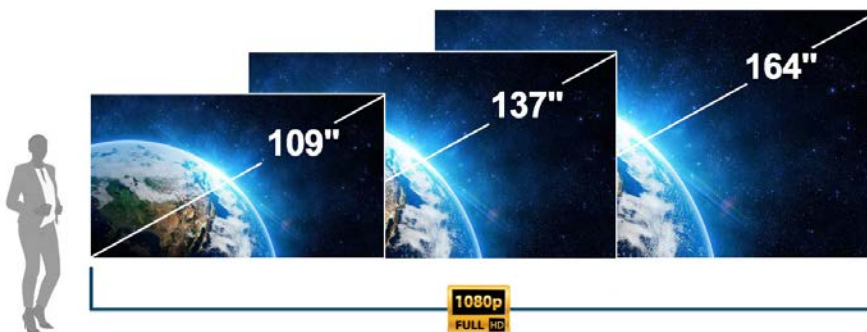

1. **ADVANTAGES OF OUR TVF COMPLETE SOLUTION**
2. ✓ All-inclusive video wall packages
   - ✓ Full HD video walls from 109" to 164"
   - ✓ Thin installation profile
   - ✓ Slim profile with full front installation and serviceability
   - ✓ Made in Europe

PRE-PACKAGED FOR WALL OR WALL/FLOOR INSTALLATIONS

Our seamless Leyard TVF Complete packages are available in preconfigured sets for wall-mounted installations or wall/floor installation.

WALL-MOUNTED INSTALLATIONS

The wall-mounted version comes with black powder-coated metal lateral trims that provide a bezel-free, sleek and clean appearance of the video wall by hiding the mechanical structures.