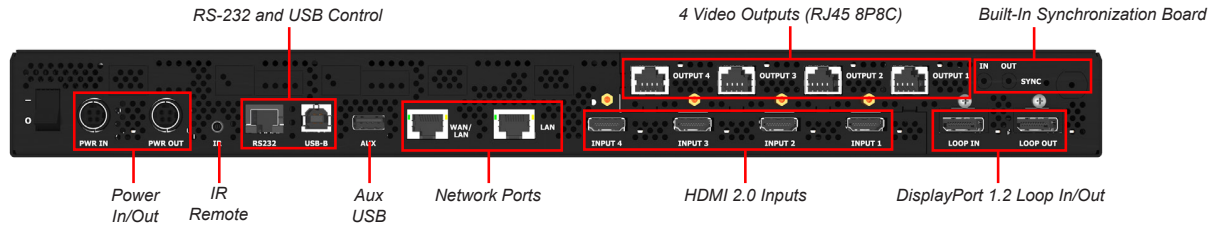

RS-232 and USB Control

4 Video Outputs (RJ45 8P8C)

Built-In Synchronization Board

Power In/Out

IR Remote

Aux USB

Network Ports

HDMI 2.0 Inputs

DisplayPort 1.2 Loop In/Out

4-OUTPUT LEYARD VIDEO CONTROLLER	
Model Name	VC4H-BP+
Type	1U rack-mounted controller drives up to 4 Full HD (1920x1080) display sections
Rack Size	19" 1U Rack Unit
Maximum Distance from Video Wall	Standard: 200ft (60m) | Fiber Extension: 1000ft (300m)
Video Inputs	4x HDMI 2.0 (w/ HDCP 2.2); 1x DisplayPort 1.2
Video Outputs	4x RJ45 8P8C; 1x DisplayPort 1.2
Control	IR Remote Control, RS-232, USB, Network, Leyard WallDirector Software
Controller Status	Diagnostic LEDs, health monitoring and alerts
Sync	Mini BNC In/Out
Image Scaling	Leyard Big Picture Plus Processing, Leyard WallSync, PiP, 4K at 60Hz upscaling and downscaling