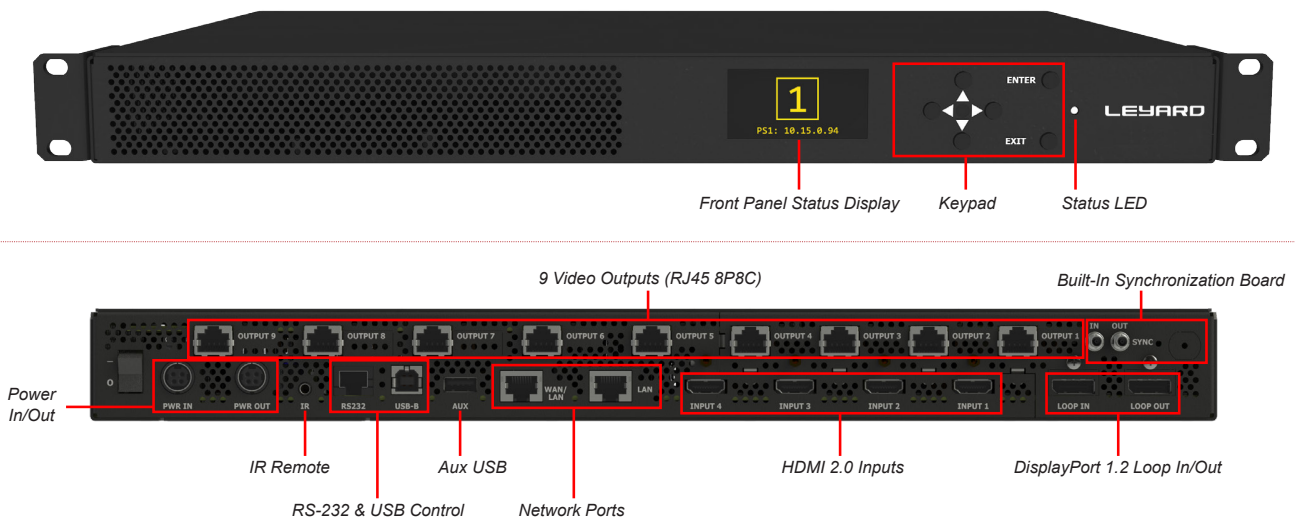

The Leyard Video Controller (VC) is a compact yet powerful rack-mount processor that can cascade to support large video walls and provide windowing and Picture-in-Picture (PiP) for source flexibility. It includes Leyard Big Picture Plus™ video wall processing, which can scale sources across the entire video wall or across sections of the video wall. The Leyard Video Controller offers configuration, control and monitoring from the modern web-based Leyard WallDirector™ software interface. The VC incorporates Leyard WallSync™, providing precisely synchronized video playback and genlock across the video wall.

The Leyard Video Controller (VC) comes standard as part of the Leyard DirectLight® X LED Video Wall System and Clarity® Matrix® G3 LCD Video Wall System.

Leyard Video Controller (9 Output)

9-OUTPUT LEYARD VIDEO CONTROLLER

Model Name	VC9H-BP+
Type	1U rack-mounted controller drives up to 9 Full HD (1920x1080) display sections
Rack Size	19" 1U Rack Unit
Maximum Distance from Video Wall	Standard: 200ft (60m) Fiber Extension: 1000ft (300m)
Video Inputs	4x HDMI 2.0 (w/ HDCP 2.2); 1x DisplayPort 1.2
Video Outputs	9x RJ45 8P8C, 1x DisplayPort 1.2
Control	IR Remote Control, RS-232, USB, Network, Leyard WallDirector Software
Controller Status	Diagnostic LEDs, health monitoring and alerts
Sync	Mini BNC In / Out
Image Scaling	Leyard Big Picture Plus Processing, Leyard WallSync, PiP, 4K at 60Hz upscaling and downscaling