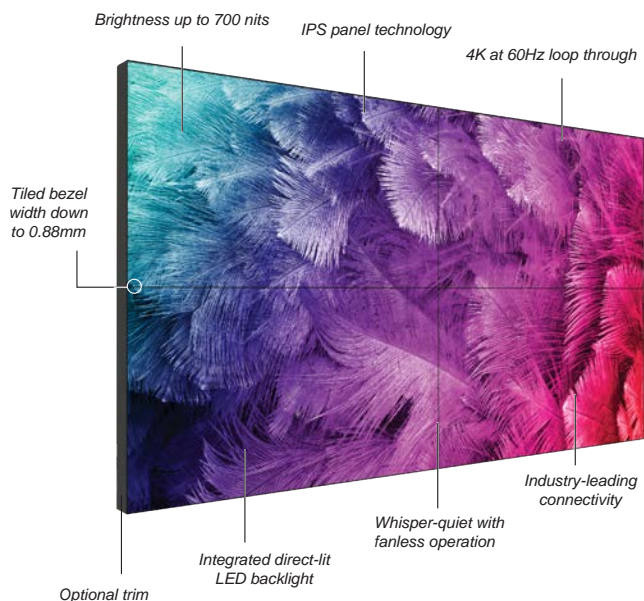

Designed for High-Performance

- IPS technology provides outstanding viewing angles and contrast
- 4K @ 60Hz DisplayPort and HDMI connectivity including HDCP 2.2 compatibility
- 24x7 operation and reliability to support extended use
- Source failover to ensure continuous on-screen activity without downtime
- Fanless Display
- ENERGY STAR® certified

Optimized for Tiled Installations

- Available in 49" or 55"
- Tiled bezel widths of 0.88mm, 1.8mm or 3.5mm
- Built-in video wall scaling to supports up to 10x10 display configurations
- VESA mounting compatibility
- Multiple daisy-chain signal support (DisplayPort, HDMI, DVI, and VGA)

Video Wall Versatility

- Mountable in landscape or portrait orientation
- Multiple brightness options of 700-nit (MX models) and 450 or 500-nit (LX models) to optimize viewing in different ambient light environments
- OPS (Open Pluggable Specification) slot enables seamless integration of compatible digital signage hardware

PLANAR VM SERIES SPECIFICATIONS

Model	VM55MX-M	VM55LX-M	VM55MX-X	VM55LX-X	VM55LX-U	VM49MX-X	VM49LX-U
Screen Diagonal	55"					49"	
Native Resolution	1920 x 1080						
Bezel Width	0.44mm even	0.44mm even	0.9mm even	0.9mm even	2.25mm (left/top), 1.25mm (right/bottom)	0.9mm even	2.3mm (left/top), 1.2mm (right/bottom)
Tiled Bezel Width	0.88mm even	0.88mm even	1.8mm even	1.8mm even	3.5mm	1.8mm even	3.5mm
Dimensions w/o handles (W x H x D)	47.7" x 26.8" x 3.7" (1211.5mm x 681.2mm x 93.2mm)		47.7" x 26.9" x 3.9" (1211.4mm x 682.2mm x 98.4mm)		47.8" x 26.9" x 3.9" (1213.4mm x 684.2mm x 99.3mm)	42.3" x 23.9" x 3.6" (1075.6mm x 605.8mm x 91.7mm)	42.4" x 23.9" x 3.7" (1077.6mm x 607.8mm x 93.5mm)
Display Technology	D-LED with Local Dimming						
Backlight	IPS						
Contrast Ratio Dynamic	20,000:1						
Full Viewing Angle	178°						
ENERGY STAR® Certified	Yes						
Brightness (cd/m² or nits)	700	500	700	500	500	700	450
Inputs	DisplayPort 1.2 in x 1, DisplayPort out, HDMI 2.0 in x 2 (HDCP 2.2), HDMI out, OPS x 1, OPS USB 2.0 x 2, OPS USB 3.0 x 1						
OPS Slot	Yes						
Control	IR, RS232, LAN, Keypad						
Image Scaling	4K at 60Hz upscaling and downscaling						
Speakers	10W x 2 built-in						
Mounting	VESA 400 x 400, Back						
Orientation	Landscape or Portrait						
Regulations	FCC Class A, cTUVus, CE