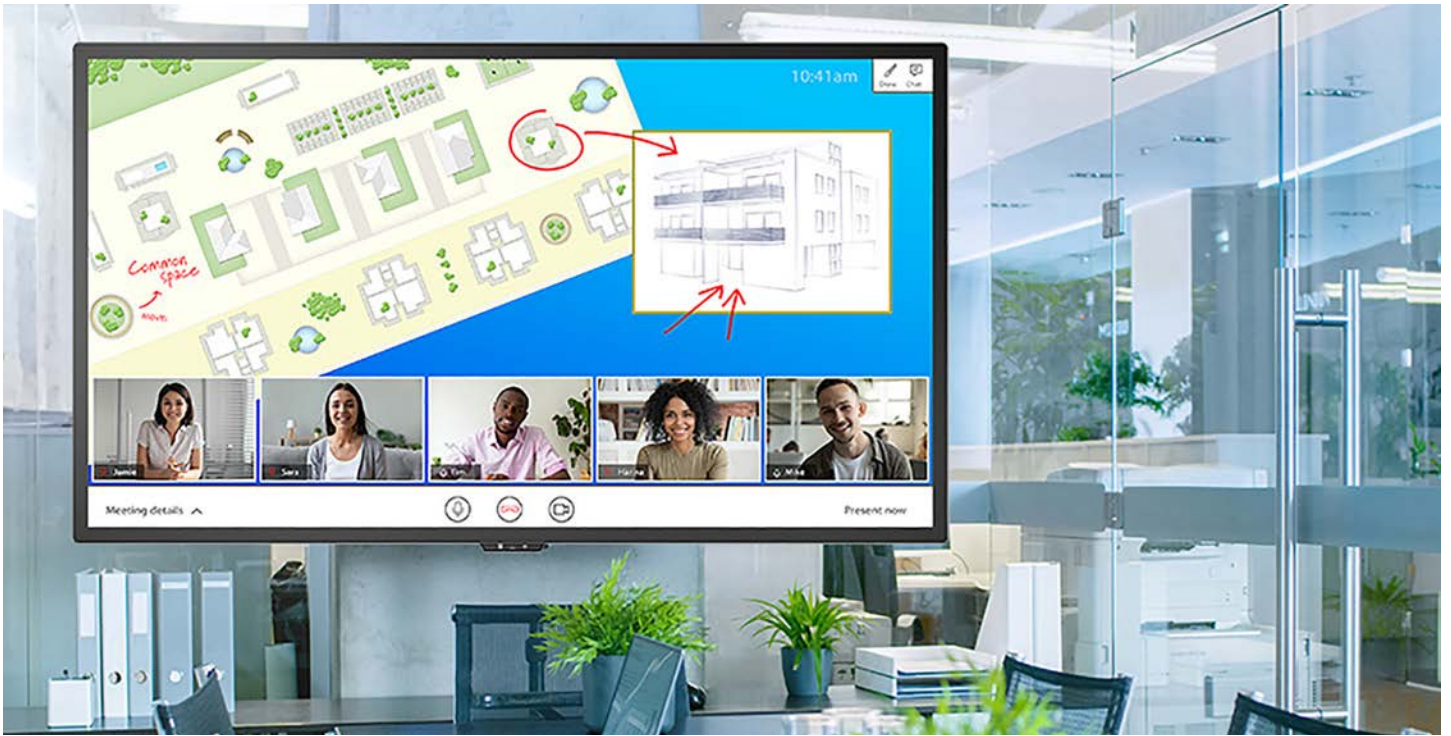

- 50", 55", 65" 4K LCD displays
- Built-in Android® operating system
- Wi-Fi models available
- Landscape or portrait mounting
- 20-point interactive touch models available
- 400 to 550-nit brightness
- Designed for 24x7 operation

Planar HB Series Huddle Board

4K Touch Screen Collaboration Displays

Planar® HB Series Huddle Board displays are large format, 4K resolution, LCD touch screens with embedded tools tailored to in-room and remote unified communication. The huddle boards enable one-stop collaboration ideal for conference rooms, study group spaces and design centers; or the executive home office.