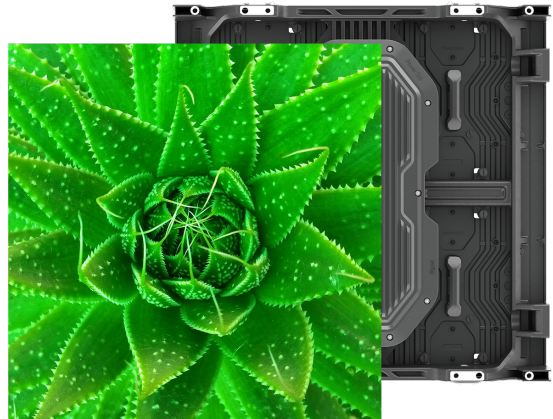

## Outdoor LED Video Wall

The Leyard Europe Luminate™ Ultra Series LUO-1.9 is an outdoor high-brightness LED video wall display with a fine 1.9mm pixel pitch for up-close viewing even in direct sunlight. It is IP65 rated for outdoor use and features front or rear service access, easily facilitating applications from transportation and retail signage to company picnics and poolside cinema.

SPECIFICATION	DETAIL
<i>Model</i>	LUO-1.9
<i>Pixel Pitch</i>	1.9
<i>Pixel Pitch (mm)</i>	1.90
<i>LED Type</i>	1010
<i>LED Package</i>	SMD
<i>Driver IC</i>	2153
<i>Cabinet Size (W x H x D)</i>	500 x 500 x 89.1 mm (19.69" x 19.69" x 3.51")
<i>Cabinet Diagonal</i>	27.83" (707.10mm)
<i>Cabinet Area (m2)</i>	0.25
<i>Cabinet Resolution</i>	256x256
<i>LEDs per Cabinet</i>	65,536
<i>Pixel Density (/m2)</i>	262,144
<i>Modules/Cabinet (WxH)</i>	2x2
<i>Module Resolution</i>	128x128
<i>LEDs per Module</i>	16,384
<i>Module Size (W x H)</i>	250 x 250 mm
<i>Power Consumption, Maximum (watts)</i>	140
<i>Line Voltage</i>	100~240VAC, 50/60Hz
<i>Cabinet Weight (per display)</i>	9 kg (19.84 lbs)
<i>Cabinet Weight (per m<sup>2</sup>)</i>	36 kg (79.36 lbs)
<i>Brightness Max, Calibration On (cd/sq)</i>	3300
<i>Supported Frame Rate</i>	60Hz
<i>Color Temperature(K)</i>	8500
<i>Chromaticity Uniformity</i>	±0.003 Cx, CY
<i>Luminance Variation (Uniformity – White)</i>	97%
<i>Contrast Ratio</i>	5000:1
<i>Viewing Angle (50% of brightness)</i>	>160° horizontal; >160° vertical
<i>Mounting Orientation</i>	Wall, Faceted, Hanging, Stacking
<i>Module Replacement</i>	Front or Rear
<i>Other Wall components replacement</i>	Front and Rear
<i>Front Access Install/Service</i>	Yes
<i>Refresh Rate</i>	3840Hz